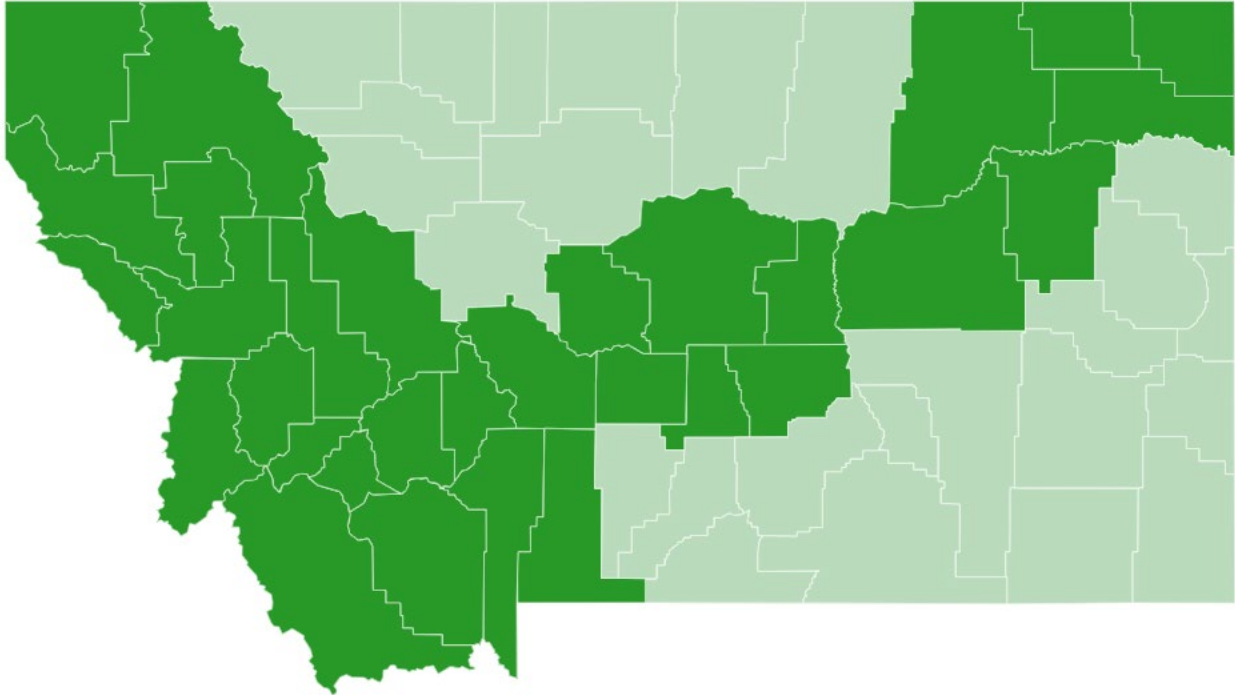

NWMT Proposed CRO boundaries

Lincoln
Mineral
Ravalli
Beaverhead
Meagher
Judith Basin
Petroleum
Roosevelt

Flathead
Missoula
Granite
Madison
Gallatin
Fergus
Garfield
Sheridan

Sanders
Powell
Deer Lodge
Jefferson
Park
Golden Valley
Valley
McCone

Lake
Lewis & Clark
Silver Bow
Broadwater
Wheatland
Musselshell
Daniels